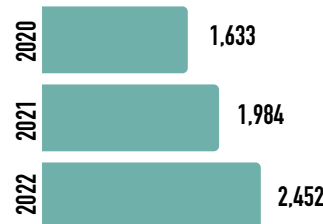

New Believers

"We are grateful for the powerful opportunities provided by the Within Reach network for spiritual growth, collaboration & cooperation with other leaders committed to reaching our city and the Metro area."

-Walter Hooker
Bellevue Christian Center

"Within Reach churches have helped our new church and held up our arms when we've been in need! I've never seen church unity like this before; to be part of it is an honor and huge blessing."

-Drew Milliken
Collective Church

"I am so thankful that Within Reach fosters an environment where church leaders are not just together in the same place at different times through the year, but we share a heart to reach and serve our city together."

-Dustin Schledewitz,
Life.Church Omaha