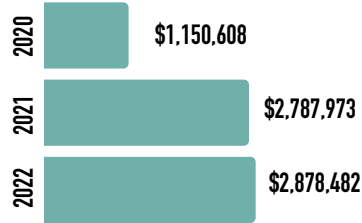

Generosity Growth

We are grateful for the enduring generosity of the Within Reach network. Through our partners' commitment to radical expressions of compassion and service, our neighbors are encountering Jesus' generous heart firsthand. Generosity is changing lives.